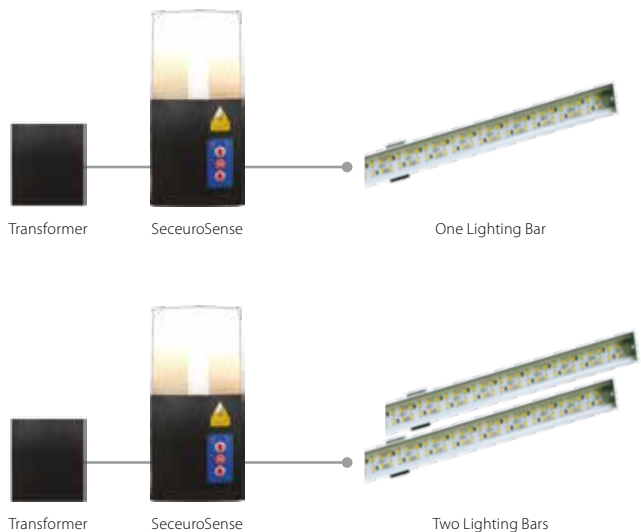

Internal/External Lighting