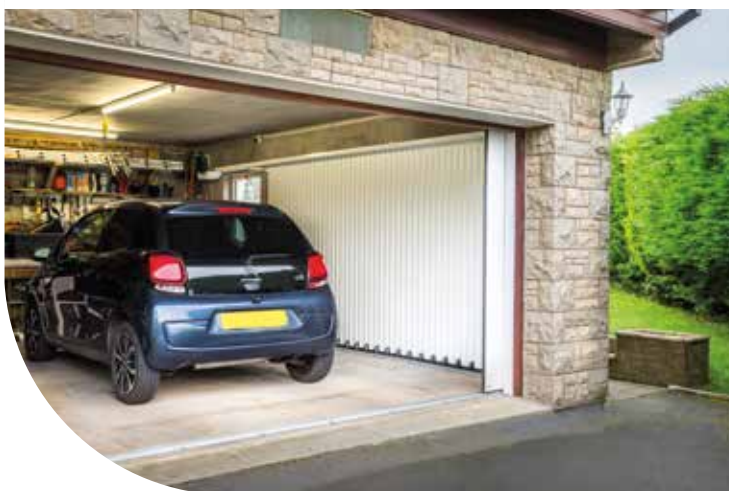

Lateral opening for easy access.

The Vertico lateral running door offers a unique and stylish solution for any garage design, making the most of your garage space and creating a design feature for your home.

The vertical design offers partial opening ensuring minimal heat-loss and provides a convenient solution for pedestrian or bicycle access. The neat design only requires a very small amount of headroom. Vertico is fitted with a motor, radio remote control and obstacle detection device offering the ultimate in convenience and safety. Vertico is installed by trained garage door specialists and offers a stylish, bespoke solution of the highest quality, perfectly made to suit your home.