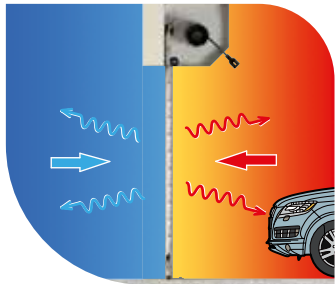

High grade, insulated materials are used to ensure a durable garage door, to protect against the elements.

As the weather gets colder and the nights draw in earlier, light and warmth become more important when using your garage.

The SeceuroGlide range helps retain heat within the garage.

In partnership with the Weather Defender

The optional SeceuroSeal helps reduce further water ingress, keeping the garage dry and clean from outside debris – even in the worst British weather. Fitted on the ground underneath the door, SeceuroSeal is ideal for garages with uneven floors or those that lie at the bottom of a sloping driveway.

When you think about it, your garage is an extension of your home, and it should not be treated much differently from any other room, particularly if the garage is attached to your property. The garage door is often seen as a weak link in the thermal envelope on any home, so choosing an insulated garage door will help to prevent the cold outside air from penetrating into your garage and surrounding living spaces.

Insulation

The CFC-free, foam-filled aluminium slats used in SeceuroGlide garage doors maximise the energy performance of the door, helping to retain heat within the garage and closing off the cold from outside. Insulated slats also boast noise-reducing properties – perfect if your garage is used as a hobby room or workshop. A typical U-value for the slat profiles used on an insulated roller garage door is $5.2 \text{ W} / \text{m}^2\text{K}$.

Lighting

SeceuroGlide lighting options provide the opportunity to have attractive outside lighting. Discreetly fitted as a down light this enhancement to your garage can be programmed to turn on and off automatically in accordance with when you use your garage, or can be left on to allow additional lighting to your outside area, for up to 12 hours. The SeceuroGlide Plus control unit benefits from a built-in courtesy light, helping to light up the inside of your garage.

“The difference in heat loss is significantly reduced with my new door, which means I can continue to use my garage as a craft studio, even in the colder months.”