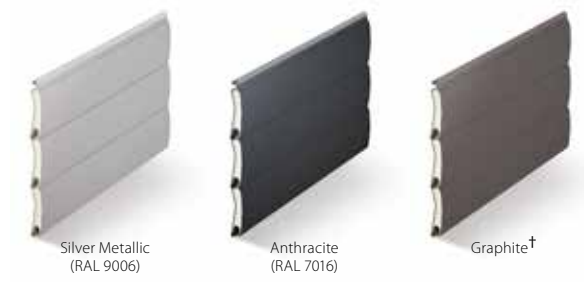

Contemporary YR